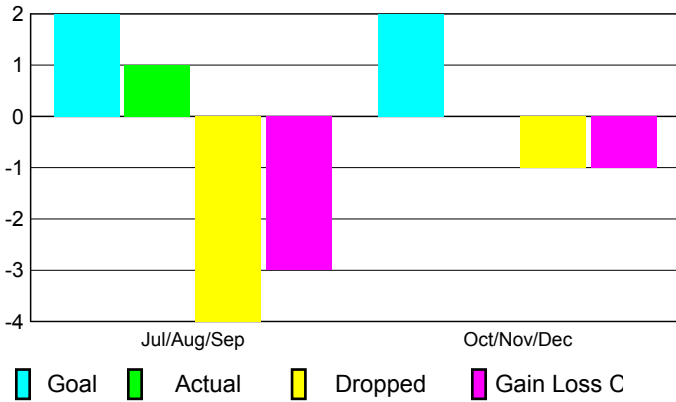

2010-2011 GMT Reports for District (or Undistricted) **District 321C2**

GMT: NARESH KUMAR AGGARWAL

Location: INDIA

GMT CA: 6

CLUBS

Club Results
2010-2011

Clubs
2009-2010

Month	New Club Goal	Actual New Clubs	Actual Dropped Clubs	Gain/Loss of Clubs	Gain/Loss of Clubs
Jul/Aug/Sep	2	1	-4	-3	6
Oct/Nov/Dec	2	0	-1	-1	1
Totals	4	1	-5	-4	7

Club Results 2010-2011

Goal, New, Dropped, Gain/Loss

Comparison of Club Gain/Loss

Current Year Compared to the Previous Year

YTD Status Quo Clubs 2010-2011

Status Quo Clubs Compared to Status Quo Members

MEMBERSHIP