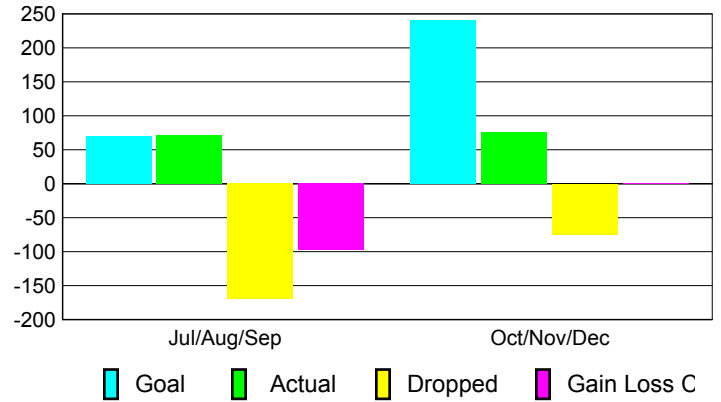

Membership Results 2010-2011

Goal, New, Dropped, Gain/Loss