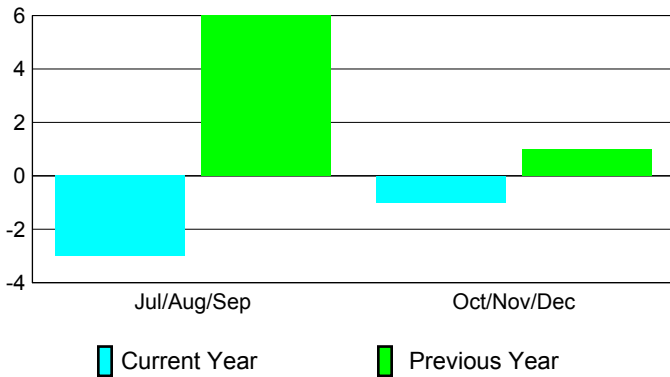

2010-2011 GMT Reports for District (or Undistricted) **District 321C2**

GMT: NARESH KUMAR AGGARWAL

Location: INDIA

GMT CA: 6

CLUBS

Club Results
2010-2011

Clubs
2009-2010

Month	New Club Goal	Actual New Clubs	Actual Dropped Clubs	Gain/Loss of Clubs	Gain/Loss of Clubs
Jul/Aug/Sep	2	1	-4	-3	6
Oct/Nov/Dec	2	0	-1	-1	1
Totals	4	1	-5	-4	7

Club Results 2010-2011

Goal, New, Dropped, Gain/Loss

Comparison of Club Gain/Loss

Current Year Compared to the Previous Year

YTD Status Quo Clubs 2010-2011

Status Quo Clubs Compared to Status Quo Members

MEMBERSHIP