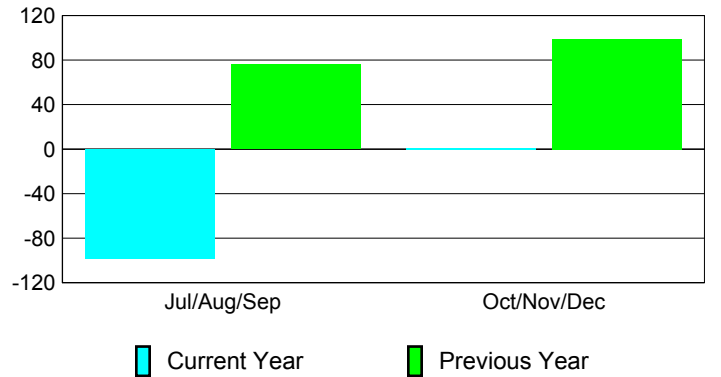

Comparison of Membership Gain/Loss

Current Year Compared to the Previous Year